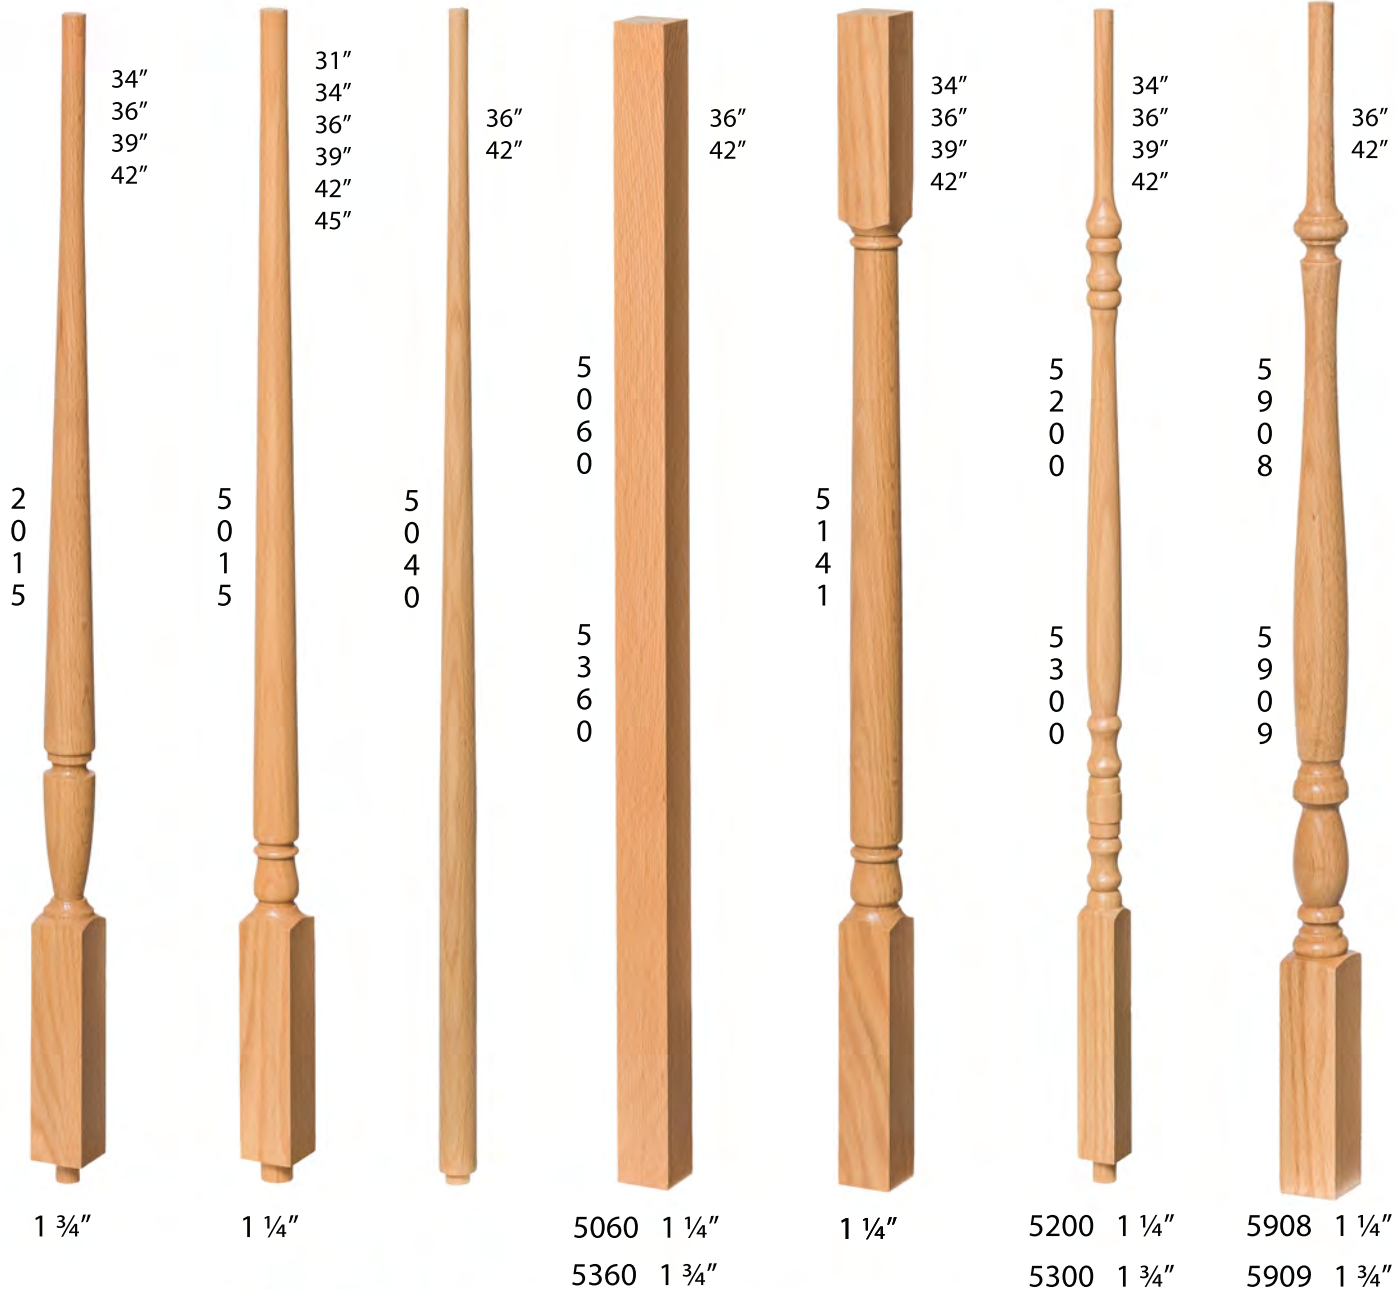

WOOD BALUSTERS

oak poplar

Text in **BLUE** are limited stock or custom items. Please call or email for availability.