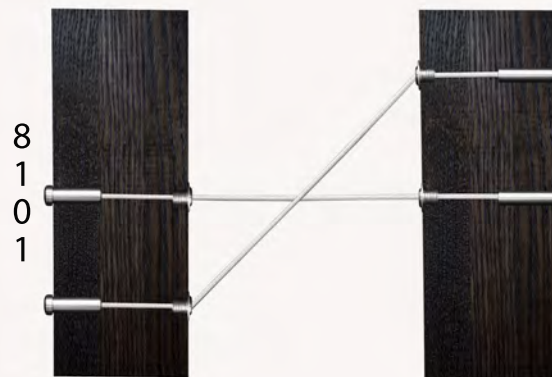

Rake & Level Outside to Outside
(Wood version of this kit includes washers and ferrules)