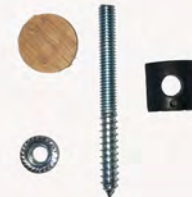

Right

7010

7040

7045

7030

7035

ACCESSORIES

3809 Hand Rail Bracket

Antique
Brass

Antique
Bronze

Brush
Nickel

Brass
Plated

Oil Rubbed
Bronze

Satin Black

2008
Newel Fastener

7037
Rosette

7037
Square Rosette

3001
Rail Bolt Set

3000 1" Plug

3000 1/2" Plugs
Button or Flat

7028
Tread Bracket

7029
Tread Bracket

G&T

LAJ