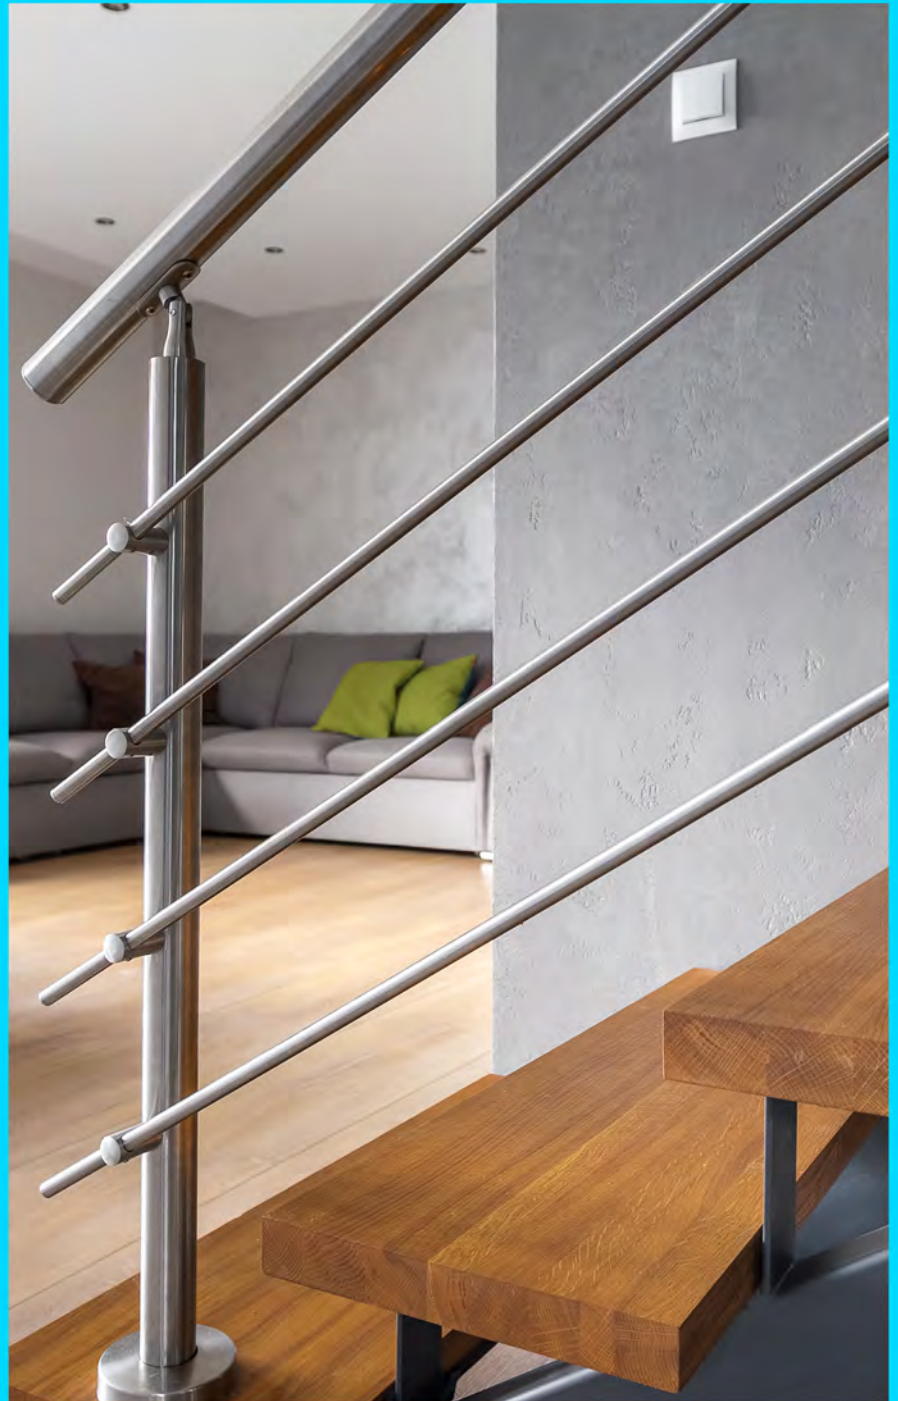

STAINLESS STEEL 316 HANDRAILS AND RODS