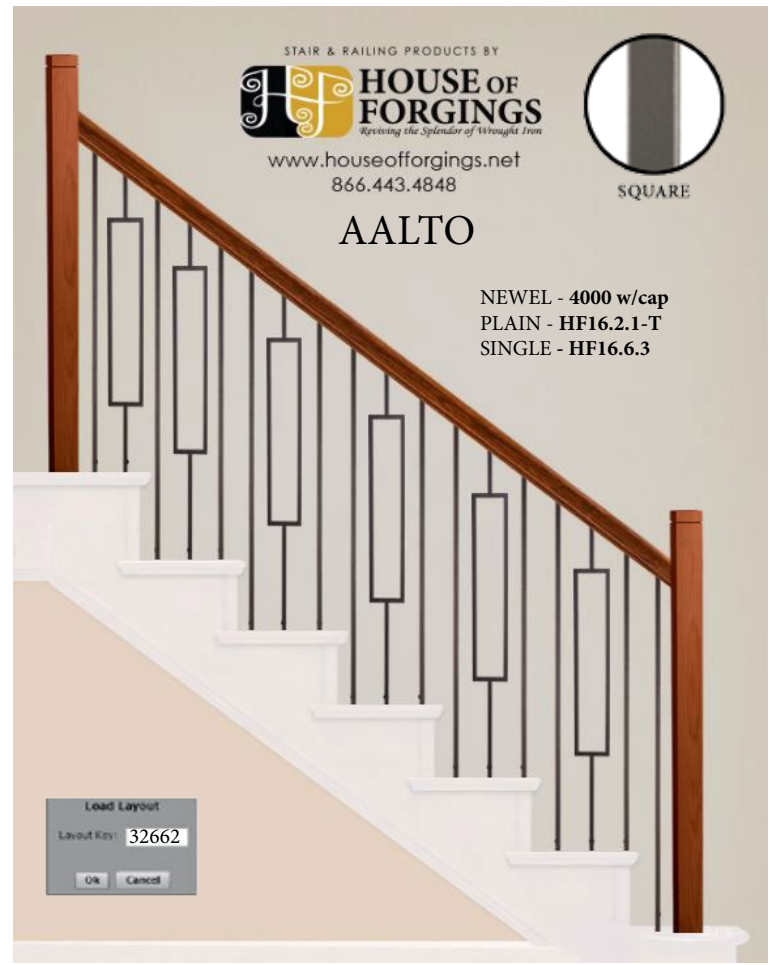

Load Layout

Layout Key:

INTERIOR DESIGN STYLES:

Modern
Contemporary
Craftsman
Traditional
Old World

Modern

Modern

Modern

Modern