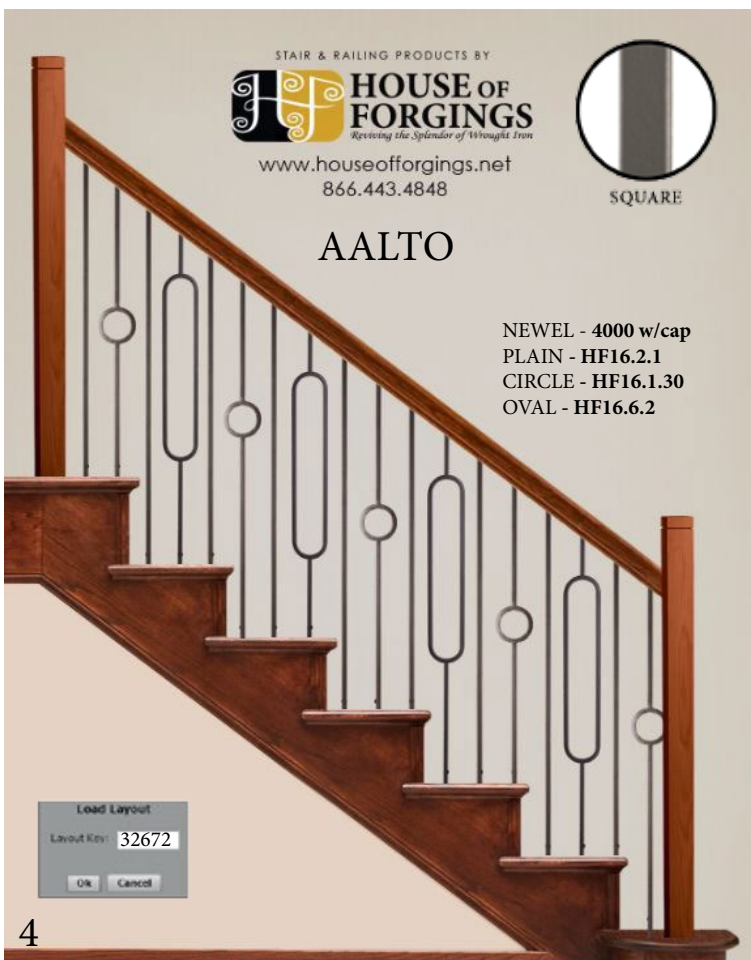

Load Layout

Layout Key:

INTERIOR DESIGN STYLES:

Modern
Contemporary
Craftsman
Traditional
Old World

Modern

Modern

Modern

Modern