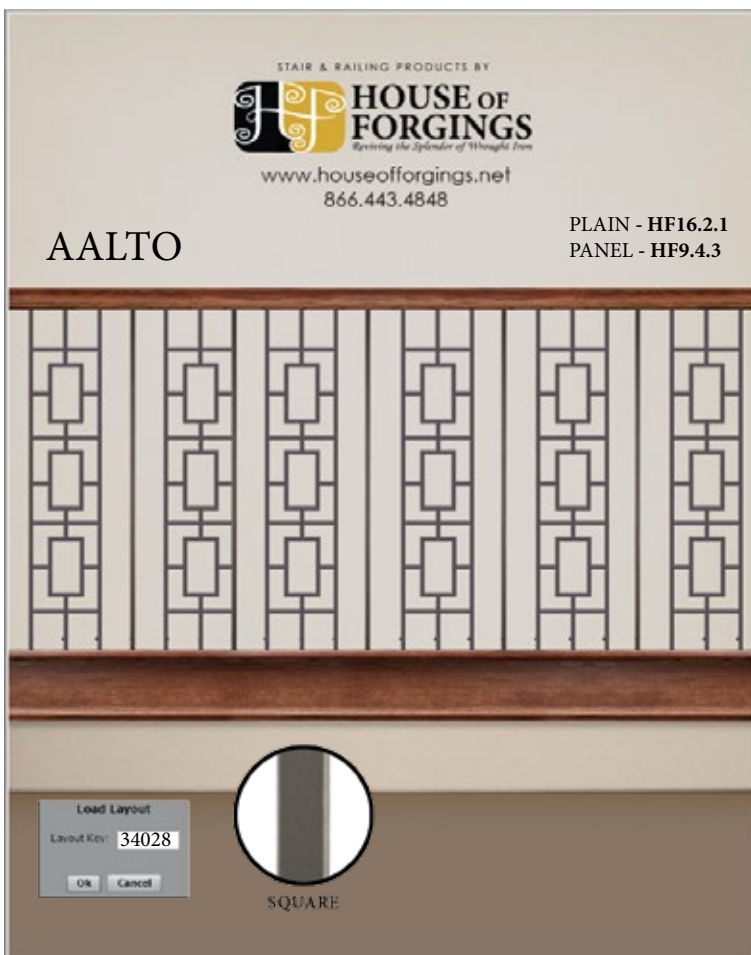

Load Layout

Layout Key:

INTERIOR DESIGN STYLES:

Modern
Contemporary
Craftsman
Traditional
Old World

Modern

Modern

Modern

Modern