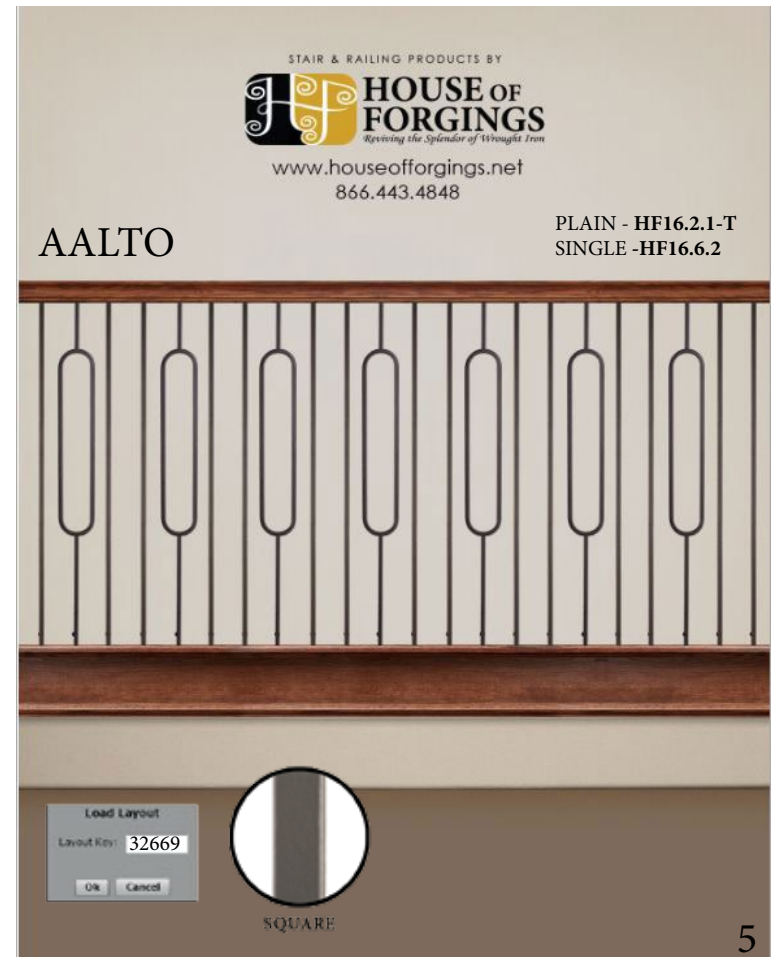

Load Layout

Layout Key:

INTERIOR DESIGN STYLES:

Modern
Contemporary
Craftsman
Traditional
Old World

Modern

Modern

Modern

Modern